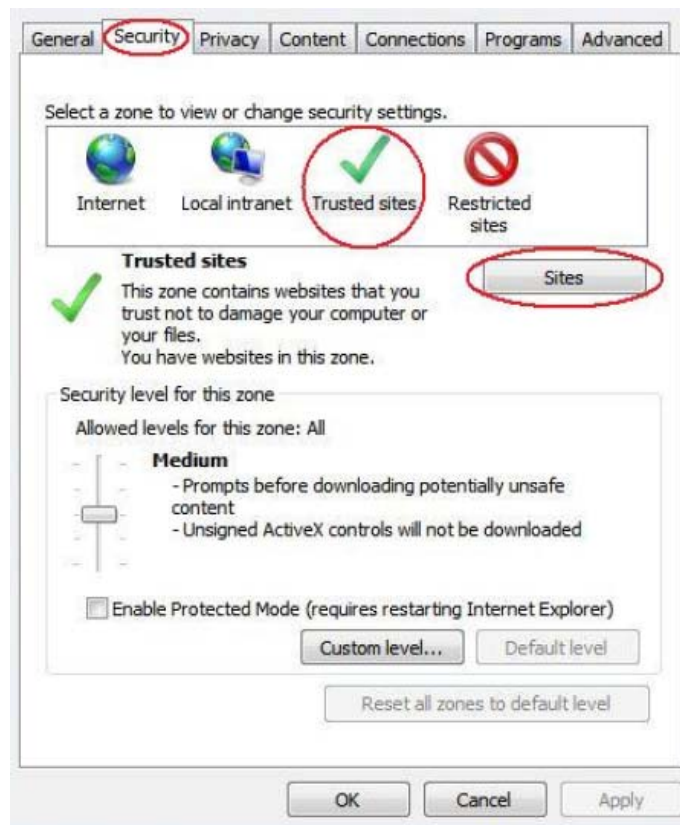

Select the *Security Tab*, then *Trusted sites*, and click the *Sites Button*