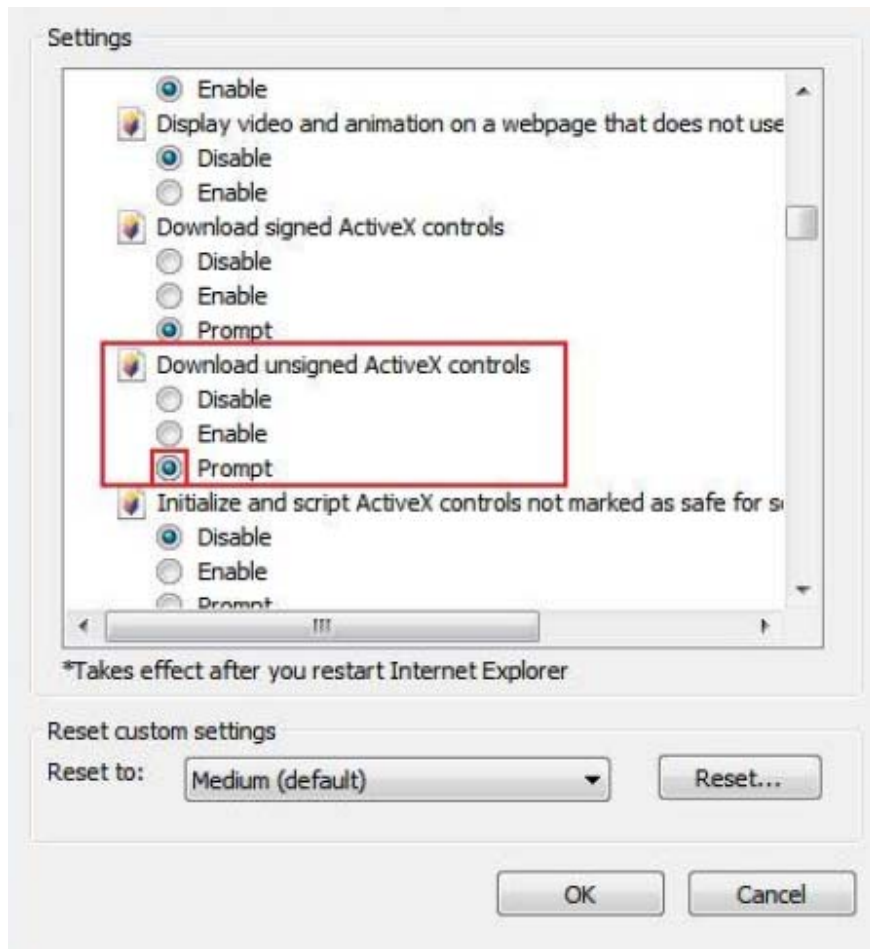

Scroll down the list until you see the *Download unsigned ActiveX controls*.
Select Prompt and hit OK

You can now type *fyi.vdiscovery.com* into the address field of your browser.
Click continue or install if prompted.