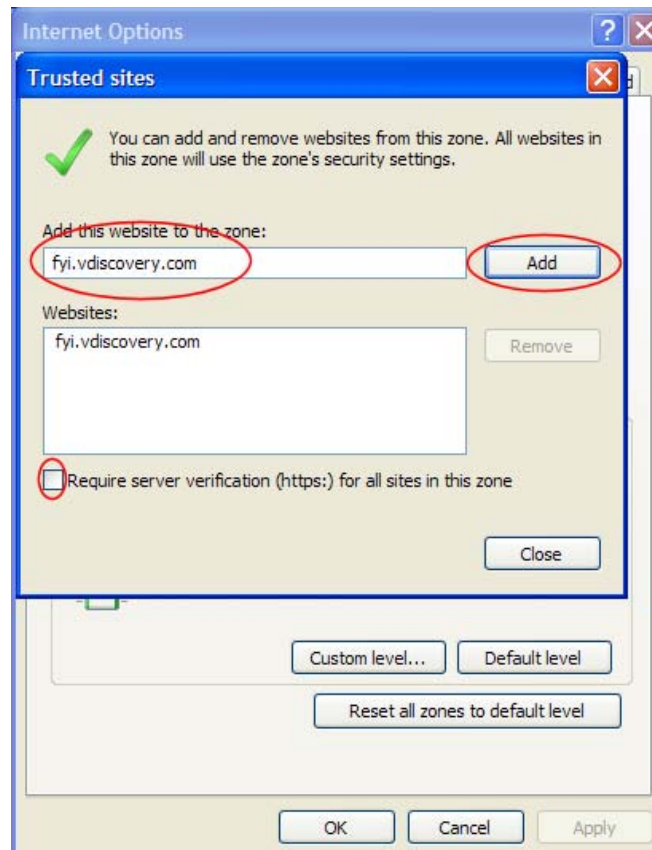

Uncheck the box at the lower left.
Enter *fyi.vdiscovery.com* into the text field.
Click *Add*.