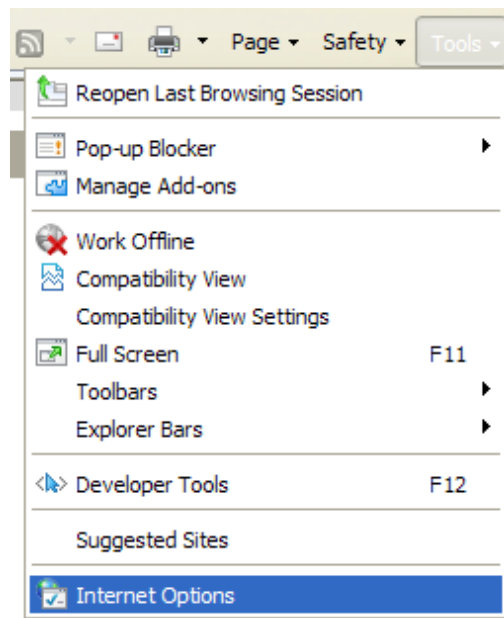

FYI Setup

Select *Internet Options* from the *Tools Menu*